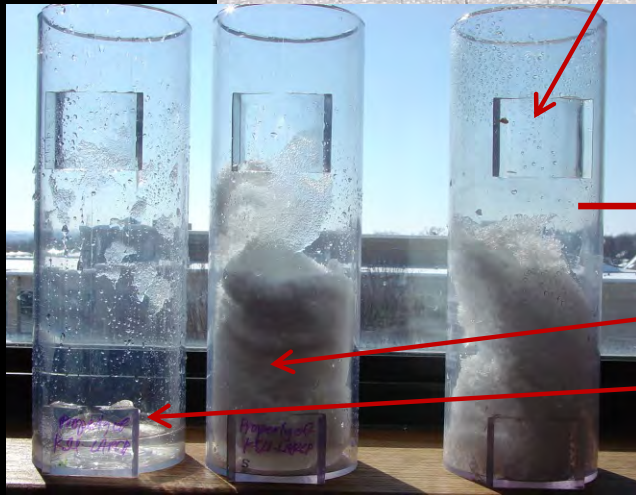

8/1/12

Seaton Hall Green Roof Monitoring

Seasonal Change (with irrigation when very stressed) – Fall 2012

10/10/12

Seaton Hall Green Roof Monitoring

Seasonal Change, Precipitation & Runoff – Winter 2013

2/22/13