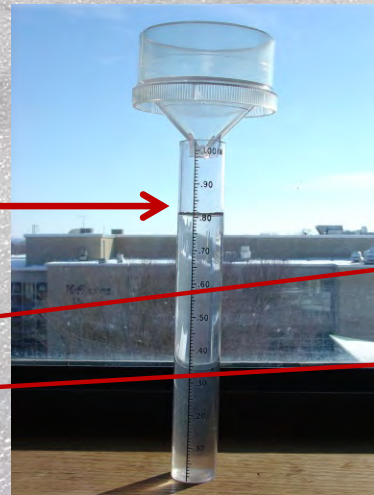

8/1/12

Seaton Hall Green Roof Monitoring

Seasonal Change (with irrigation when very stressed) – Fall 2012

10/10/12

Seaton Hall Green Roof Monitoring

Seasonal Change, Precipitation & Runoff – Winter 2013

2/22/13