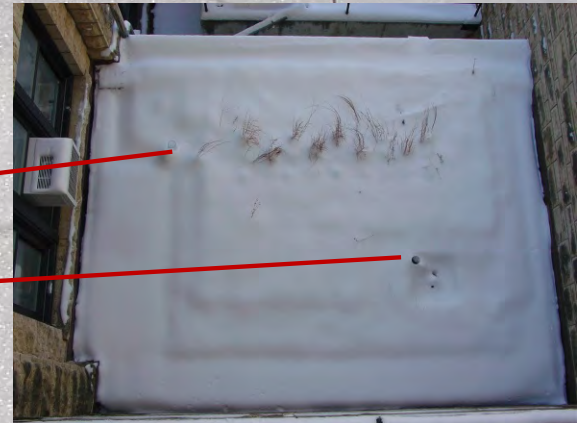

8/30/11

Seaton Hall Green Roof Monitoring

Seasonal Change (with east-side irrigation only) – Fall 2011

10/18/11

Seaton Hall Green Roof Monitoring

Seasonal Change (with irrigation when very stressed) – Summer 2012

8/1/12

Seaton Hall Green Roof Monitoring

Seasonal Change (with irrigation when very stressed) – Fall 2012

10/10/12

Seaton Hall Green Roof Monitoring

Seasonal Change, Precipitation & Runoff – Winter 2013

2/22/13

Seaton Hall Green Roof Monitoring

Seasonal Change (without irrigation) – Summer 2013

7/10/13

Seaton Hall Green Roof Monitoring

Seasonal Change (without irrigation) – Summer 2013

8/5/13

Seaton Hall Green Roof Monitoring